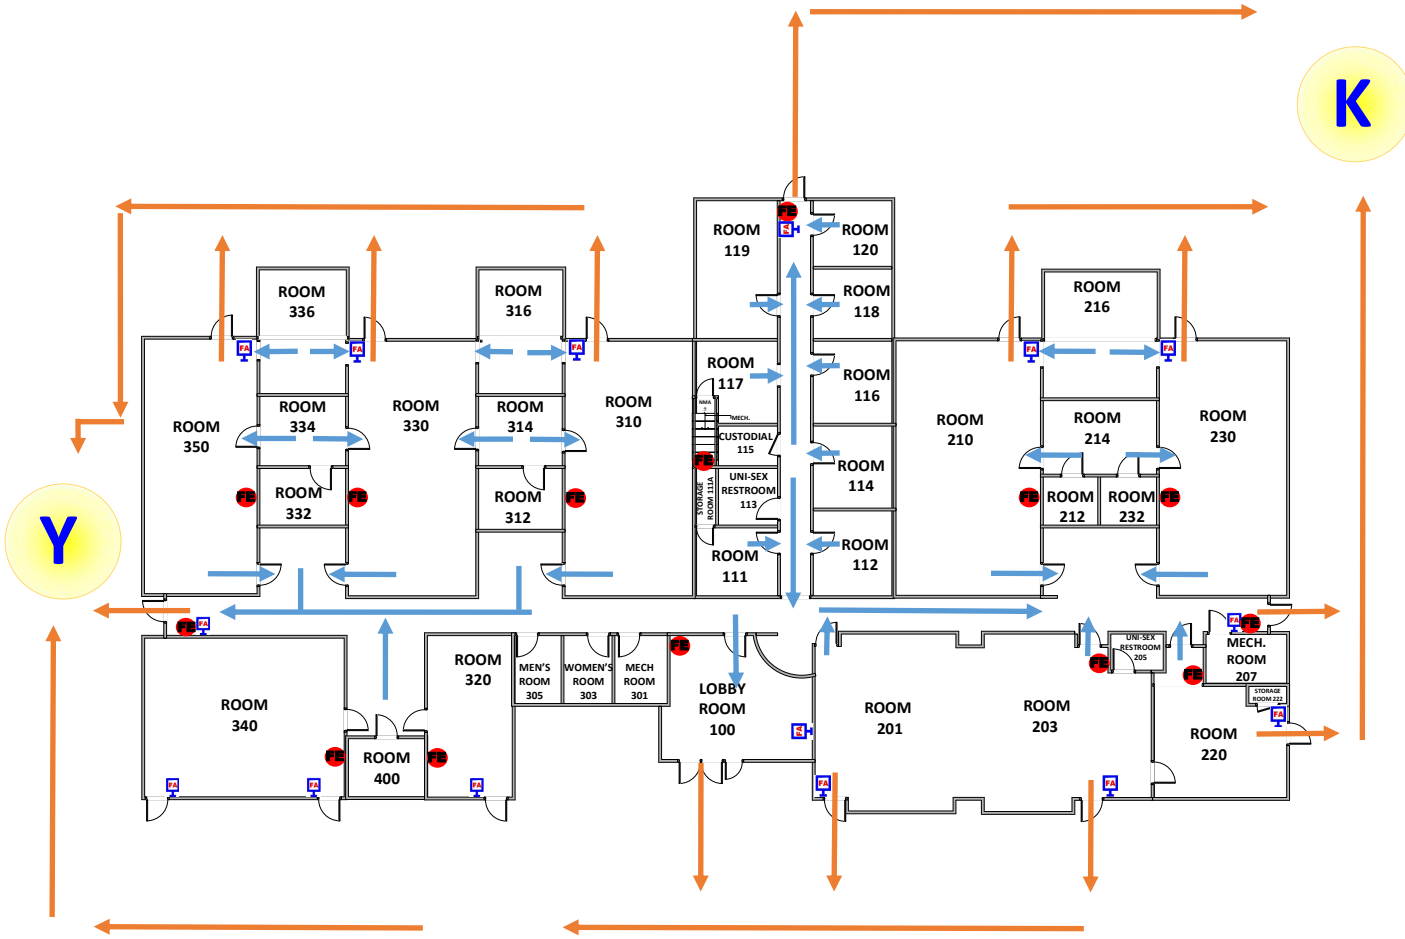

NORTH

FIRE EXITS

FIRE EXIT PLAN HAYES CHILD DEVELOPMENT CENTER

BUILDING 20
REV. 04-26-2022

GATHERING AREAS PLAN REVISED 04-06-2022

NORTH

LEGEND
DESIGNATED AREA K Y

FIRE EXTINGUISHER

FIRE ALARM PULL STATION

SITE GATHERING AREA

**IN THE EVENT OF AN EMERGENCY
EXIT THE BUILDING SAFELY
GATHER IN DESIGNATED AREAS
AWAIT FURTHER INSTRUCTIONS**